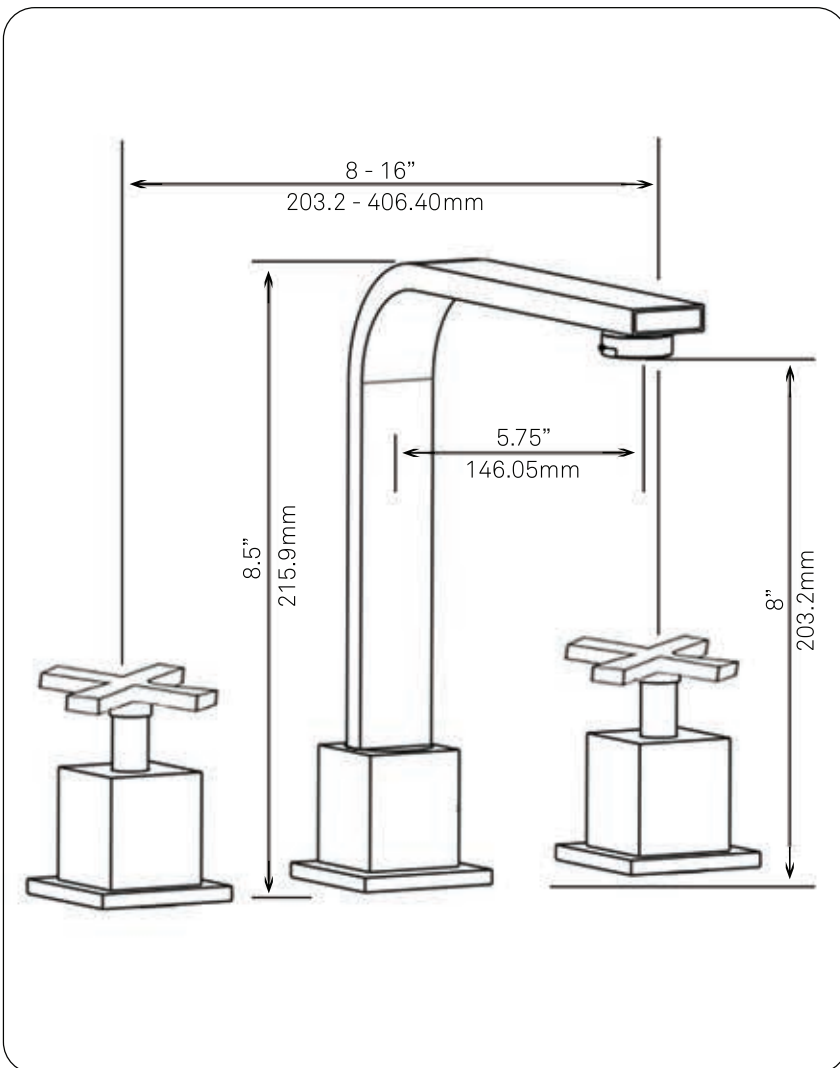

NOTES

Novatto reserves the right (1) to make changes in specifications and materials, and (2) to change or discontinue models, both without notice or obligation. Dimensions are for reference only, see www.NovattoInc.com for finish options and product availability.

Novatto Inc
TOLL FREE 844.404.4242
www.NovattoInc.com